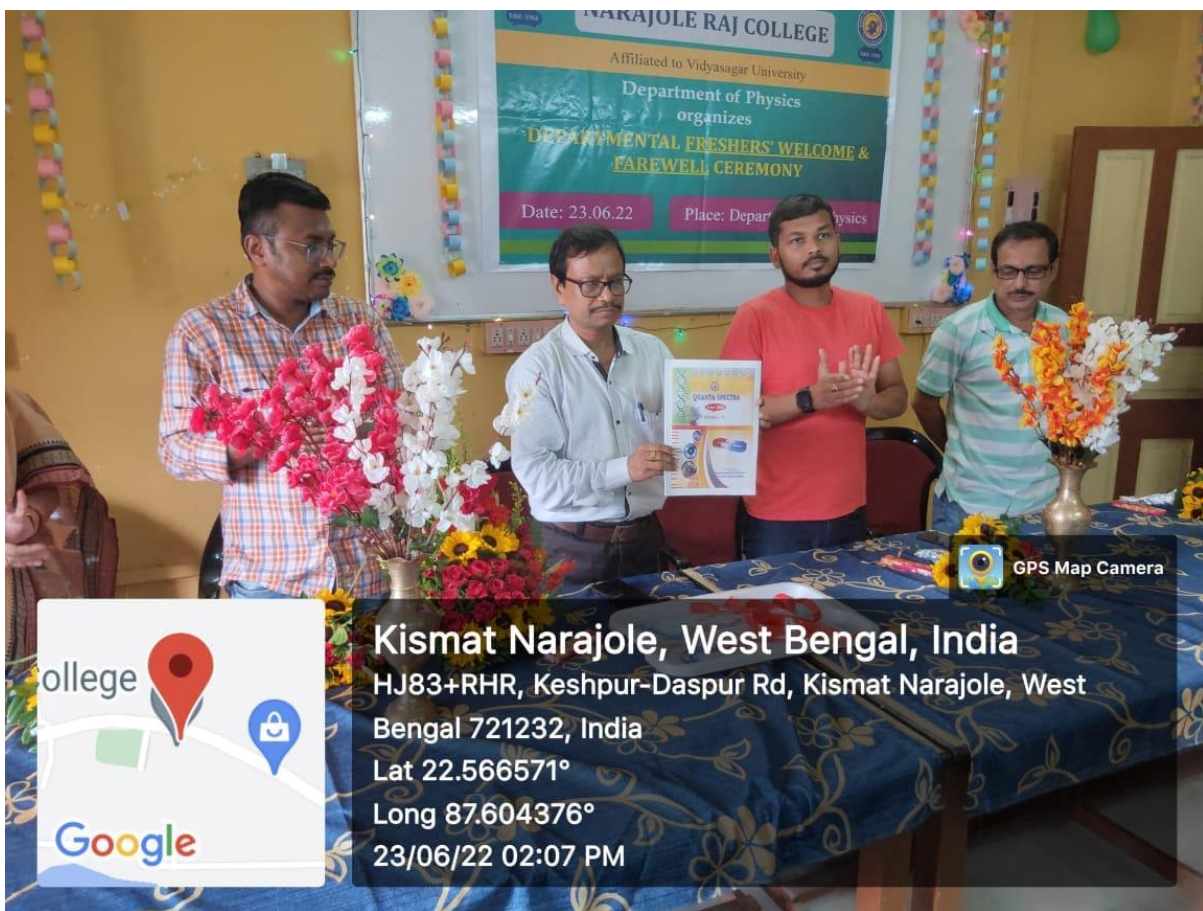

Kismat Narajole, West Bengal, India
HJ83+RHR, Keshpur-Daspur Rd, Kismat Narajole, West Bengal 721232, India
Lat 22.566571°
Long 87.604376°
23/06/22 02:07 PM